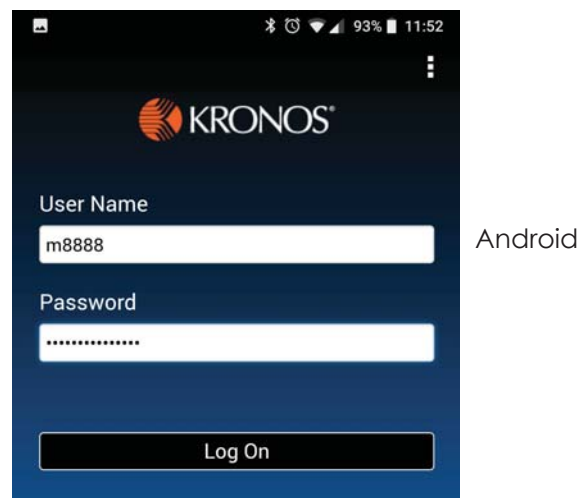

# Using Kronos Mobile

1. Download "Kronos Mobile" from your Device's App Store

2. Open the App, enter server address: <https://mslcc.kronos.net/wfc>

3. Login with your MSLCC Email Username and Password

4. Select the option you wish to view.