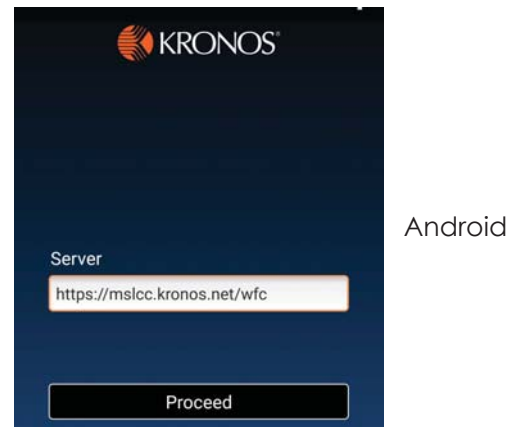

# Using Kronos Mobile

1. Download "Kronos Mobile" from your Device's App Store

2. Open the App, enter server address: <https://mslcc.kronos.net/wfc>

3. Login with your MSLCC Email Username and Password

4. Select the option you wish to view.