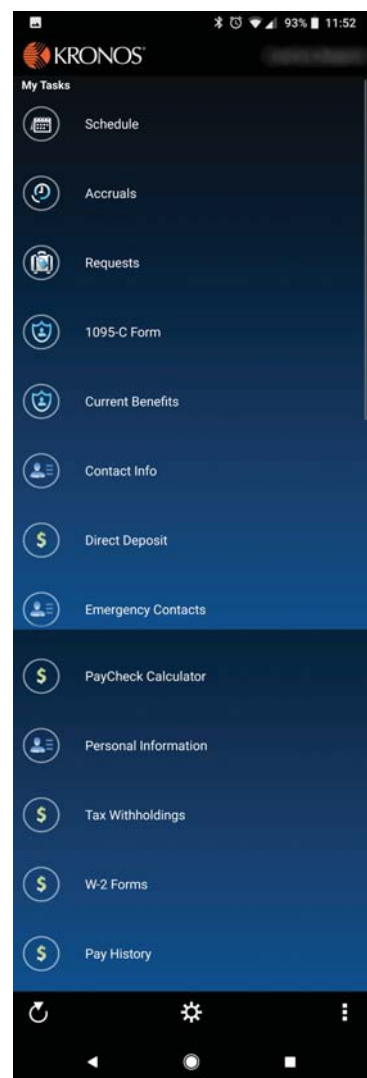

# Using Kronos Mobile

1. Download "Kronos Mobile" from your Device's App Store

2. Open the App, enter server address: <https://mslcc.kronos.net/wfc>

3. Login with your MSLCC Email Username and Password

4. Select the option you wish to view.

5. Logoff when you are complete.