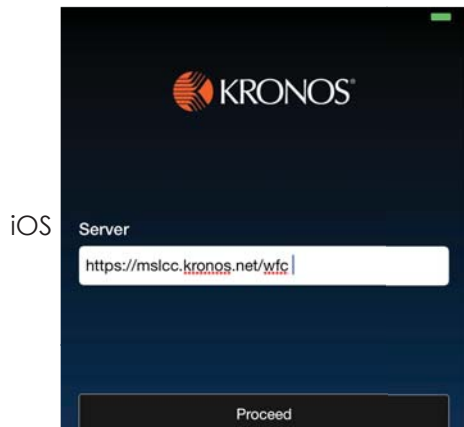

# Using Kronos Mobile

1. Download "Kronos Mobile" from your Device's App Store

2. Open the App, enter server address: <https://mslcc.kronos.net/wfc>

3. Login with your MSLCC Email Username and Password

4. Select the option you wish to view.