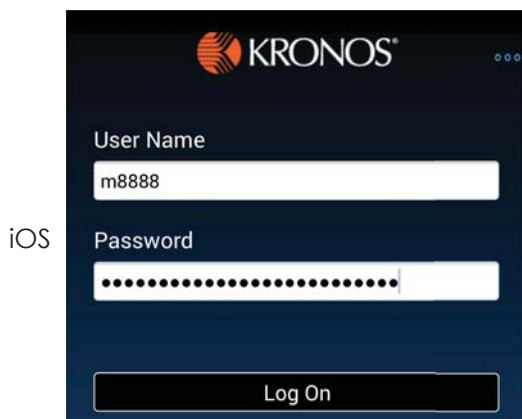

# Using Kronos Mobile

1. Download "Kronos Mobile" from your Device's App Store

2. Open the App, enter server address: <https://mslcc.kronos.net/wfc>

3. Login with your MSLCC Email Username and Password

4. Select the option you wish to view.